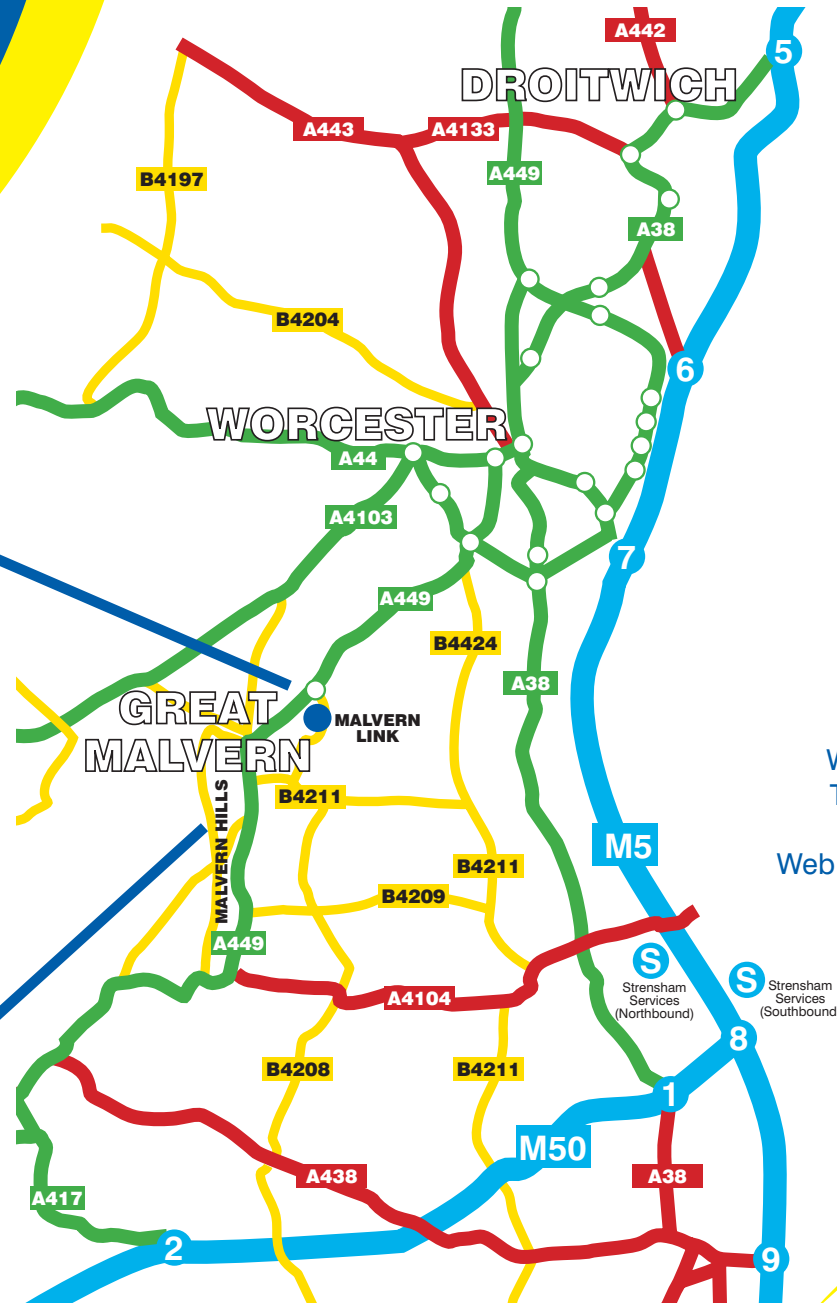

HOW TO FIND US...

New Street is one way at its junction with Worcester Rd and the High Street. Therefore coming from Malvern you cannot go straight across the crossroads. The easiest route is to turn right at the traffic lights into the High St, turn left into Bye St, turn left into Woodleigh Rd then turn left into New Street.

At the end of that block of buildings, on the left hand side, there is an access road that takes you round the back of these properties, sign posted Harling Court. There is a Car Park at the top of this access road on the right hand side.

HOW TO FIND US...

Leave M5 Junction 7 and follow signs for Worcester (West) or Malvern (A449)

On reaching the roundabout with Countrywide Stores on the right, turn left and follow map below.

Partnership House,
 Grovewood Road,
 Enigma Business Park,
 Malvern Link,
 Worcestershire WR14 1GD
 Telephone: 01684 579 579
 Fax: 01684 579 580
 Web: info@festivalhousing.org