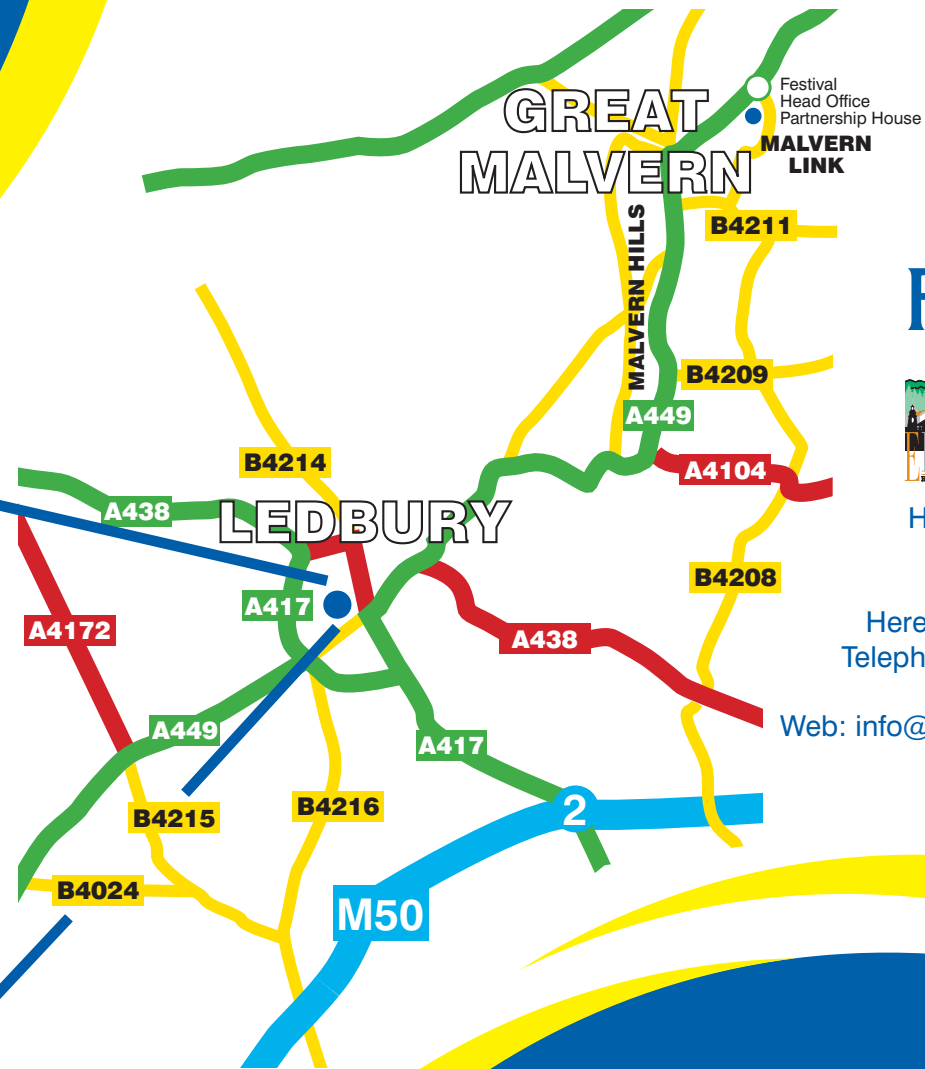

HOW TO FIND US...

New Street is one way at its junction with Worcester Rd and the High Street. Therefore coming from Malvern you cannot go straight across the crossroads. The easiest route is to turn right at the traffic lights into the High St, turn left into Bye St, turn left into Woodleigh Rd then turn left into New Street.

At the end of that block of buildings, on the left hand side, there is an access road that takes you round the back of these properties, sign posted Harling Court. There is a Car Park at the top of this access road on the right hand side.

HOW TO FIND US...

Leave M5 Junction 7 and follow signs for Worcester (West) or Malvern (A449)

On reaching the roundabout with Countrywide Stores on the right, turn left and follow map below.

Partnership House,
 Grovewood Road,
 Enigma Business Park,
 Malvern Link,
 Worcestershire WR14 1GD
 Telephone: 01684 579 579
 Fax: 01684 579 580
 Web: info@festivalhousing.org